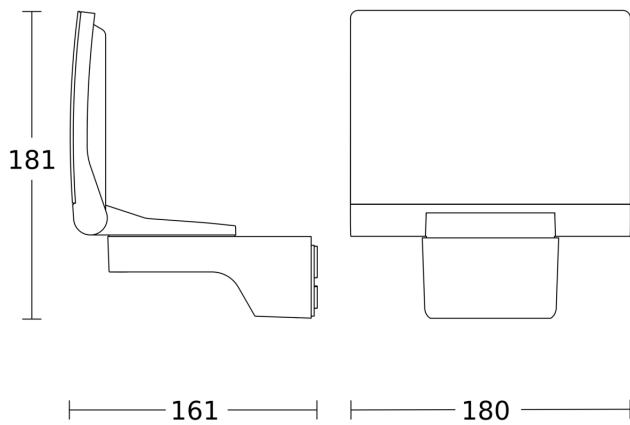

## Technical specifications

Dimensions (L x W x H)	161 x 180 x 181 mm	Mains power supply	220 – 240 V / 50 – 60 Hz
With lamp	Yes, STEINEL LED system	Photo-cell controller	No
With motion detector	No	Luminous flux total product	1550 lm
Manufacturer's Warranty	5 years	Measured luminous flux (360°)	1550 lm
Version	graphite	Total product efficiency	113 lm/W
PU1, EAN	4007841033095	Colour temperature	3000 K
Application, place	Outdoors	Colour variation LED	SDCM3
Application, room	outdoors, all round the building, terrace / balcony, courtyard & driveway	Lamp	LED cannot be replaced
Installation site	wall, corner	LED life expectancy (max. °C)	50000 h
Installation	Surface wiring, corner, Wall	Service life LED L70B50 (25°)	> 60000 h
Impact resistance	IK03	Drop in luminous flux in accordance with LM80	L70B10
IP-rating	IP44	LED cooling system	HCMC (High Conductive Magnesium Composite)
Protection class	II	Output	13,7 W
Ambient temperature	from -20 up to 40 °C	Colour Rendering Index CRI	= 82
Housing material	HCMC	Product category	LED floodlight without sensor
Cover material	Plastic, opal	Energieeffizienzklasse Lichtquelle	E

## Dimension Drawing