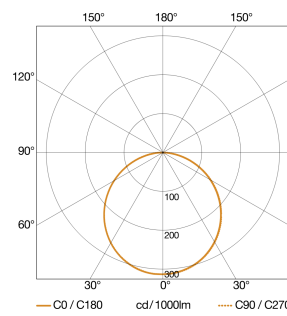

## Technical specifications

Dimensions (L x W x H)	161 x 180 x 181 mm	Mains power supply	220 – 240 V / 50 – 60 Hz
With lamp	Yes, STEINEL LED system	Photo-cell controller	No
With motion detector	No	Luminous flux total product	1550 lm
Manufacturer's Warranty	5 years	Measured luminous flux (360°)	1550 lm
Version	graphite	Total product efficiency	113 lm/W
PU1, EAN	4007841033095	Colour temperature	3000 K
Application, place	Outdoors	Colour variation LED	SDCM3
Application, room	outdoors, all round the building, terrace / balcony, courtyard & driveway	Lamp	LED cannot be replaced
Installation site	wall, corner	LED life expectancy (max. °C)	50000 h
Installation	Surface wiring, corner, Wall	Service life LED L70B50 (25°)	> 60000 h
Impact resistance	IK03	Drop in luminous flux in accordance with LM80	L70B10
IP-rating	IP44	LED cooling system	HCMC (High Conductive Magnesium Composite)
Protection class	II	Output	13,7 W
Ambient temperature	from -20 up to 40 °C	Colour Rendering Index CRI	= 82
Housing material	HCMC	Product category	LED floodlight without sensor
Cover material	Plastic, opal	Energieeffizienzklasse Lichtquelle	E

## Dimension Drawing

## Light Distribution Curve

Output	13,7 W
With lamp	Yes, STEINEL LED system
Lamp	LED cannot be replaced
Measured luminous flux (360°)	1550 lm
Colour temperature	3000 K
Colour Rendering Index	80-89
LED life expectancy (max. °C)	50000 h
LED cooling system	HCMC (High Conductive Magnesium Composite)